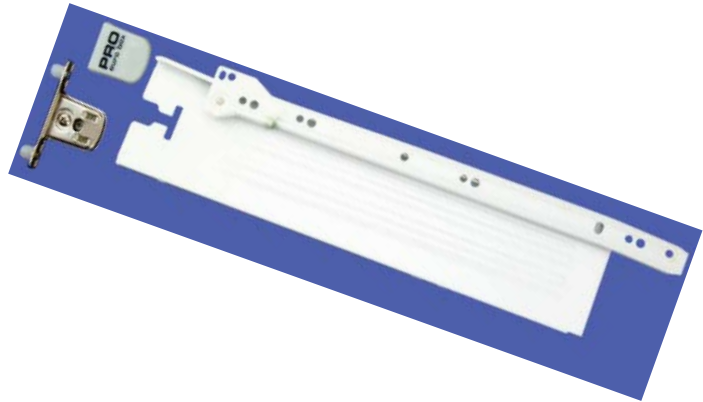

The **PRO Series**: Quality, Economical, Available.

Series: PRO EURO BOX

Type: Epoxy Self Closing

Weight Rating: 100 lb

Clearance: 15.5mm +1/32" -0

Material: 1.2mm Cold Rolled Steel

Hole Pattern: 32mm

Finish: Cream White

Industry Rated: BHMA, KCMA, BIFMA

- One part number gets all parts for one drawer
- Single captive design
- Double out stop with lift out disconnect
- 1/2", 5/8" or 3/4" material can be used for bottom and back
- Three drawer heights P
- 2-D front panel adjustment +/- 2mm L/R and Up/Down
- Knock-in front fixing bracket
- Bottom attaches with screws