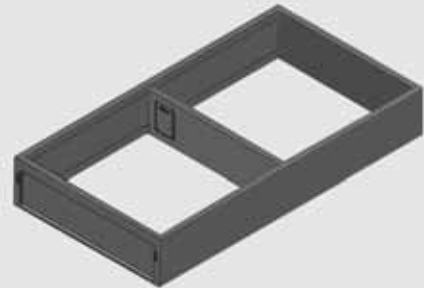

### Narrow utensil insert

- Width **100** (3-15/16")
- Height **51** (2")

Part no.

500 (20")

**ZC7S500RS1**

550 (22")

**ZC7S550RS1**

### Wide utensil insert

- Width **200** (7-7/8")
- Height **51** (2")

Part no.

500 (20")

**ZC7S500RS2**

550 (22")

**ZC7S550RS2**

## AMBIA-LINE for Deep Drawers

The AMBIA-LINE deep drawer insert and the cross gallery divider system is versatile, allowing you to neatly organize a variety of kitchen items, ensuring perfect organization for your drawers. For additional stability, the steel adapter plate holds the insert securely in place.

The cross gallery rail can be custom cut to fit perfectly inside each drawer and assembles tool-free to the connectors and dividers. Once assembled, lateral dividers can be adjusted side-to-side to ensure a perfect fit every time. This system is particularly suited for large storage items such as pots and pans, or for securing waste or recycling containers.