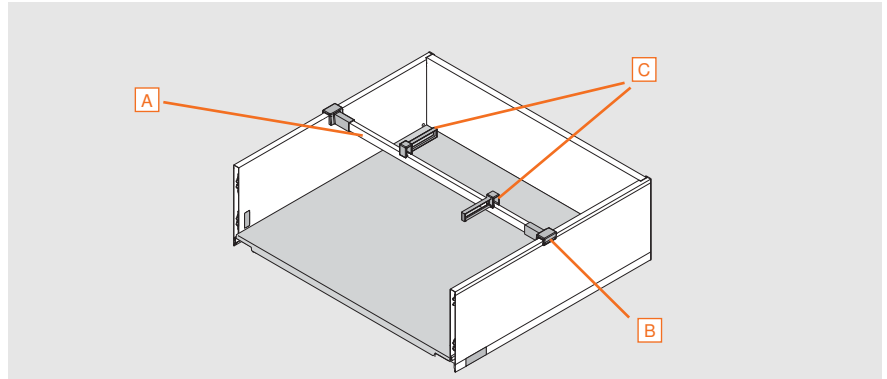

AMBIA-LINE for Deep Drawers

The AMBIA-LINE deep drawer insert and the cross gallery divider system is versatile, allowing you to neatly organize a variety of kitchen items, ensuring perfect organization for your drawers. For additional stability, the steel adapter plate holds the insert securely in place.

The cross gallery rail can be custom cut to fit perfectly inside each drawer and assembles tool-free to the connectors and dividers. Once assembled, lateral dividers can be adjusted side-to-side to ensure a perfect fit every time. This system is particularly suited for large storage items such as pots and pans, or for securing waste or recycling containers.

To calculate inside drawer width available:

LEGRABOX Inside cabinet width - 41