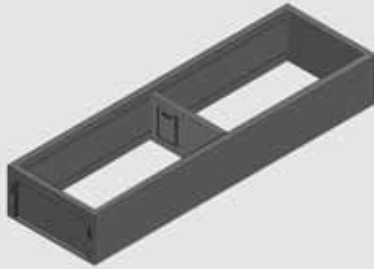

## AMBIA-LINE for Utensils and Odds and Ends

Kitchen utensils are stored in an organized fashion to ensure everything is within easy reach. The dividers can be easily adjusted to suit the needs of your storage items. Additionally, order can be restored to the odds and ends drawer so items can be in clear view and easily accessed.

### Narrow utensil insert

- Width **100** (3-15/16")
- Height **51** (2")

Part no.

500 (20")

**ZC7S500RS1**

550 (22")

**ZC7S550RS1**

### Wide utensil insert

- Width **200** (7-7/8")
- Height **51** (2")

Part no.

500 (20")

**ZC7S500RS2**

550 (22")

**ZC7S550RS2**

## AMBIA-LINE for Deep Drawers

The AMBIA-LINE deep drawer insert and the cross gallery divider system is versatile, allowing you to neatly organize a variety of kitchen items, ensuring perfect organization for your drawers. For additional stability, the steel adapter plate holds the insert securely in place.