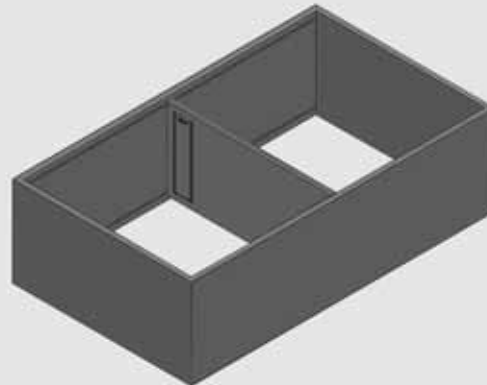

### Deep drawer insert

- Length **370** (14-9/16")
- Width **218** (8-9/16")
- Height **111** (4-3/8")
- Includes adjustable cross divider (qty 1)
- Steel frame
- For C and F height drawers
- Magnetic back
- Non-slip rubber feet
- Order steel adapter plate separately