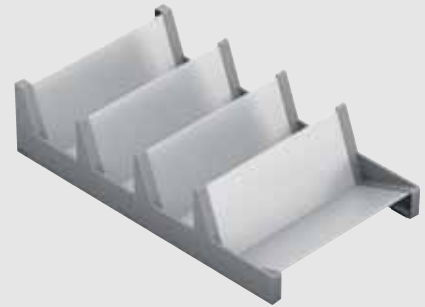

## Accessories for AMBIA-LINE

**Knife holder:** Stowed away safely, but always nearby, up to 9 knives can be stored neatly in the AMBIA-LINE knife holder.

**Spice tray:** Spices of various sizes can be neatly stored in the AMBIA-LINE spice tray without risk of tipping over. The right spice is always in clear view and close by.

**Plate holder:** With Blum's plate holders, storing plates in a drawer is now possible. The holder keeps the plates neatly stacked without sliding around, and makes it easy to pick up the entire stack of plates for serving.

### AMBIA-LINE knife holder

- Length **409** (16-1/8")
- Width **187** (7-3/8")
- Height **43** (1-11/16")
- Holds 9 knives
- High quality nylon and stainless steel
- Use with wide utensil insert

Part no.

### AMBIA-LINE spice tray

- Length **356** (14")
- Width **205** (8-1/16")
- Height **84** (3-5/16")
- Non-slip bottom
- High quality nylon and stainless steel
- Use with deep drawer insert

Part no.

Spice tray