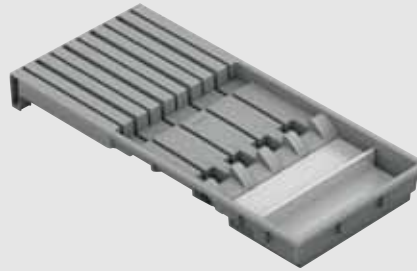

Accessories for AMBIA-LINE

Knife holder: Stowed away safely, but always nearby, up to 9 knives can be stored neatly in the AMBIA-LINE knife holder.

Spice tray: Spices of various sizes can be neatly stored in the AMBIA-LINE spice tray without risk of tipping over. The right spice is always in clear view and close by.

Plate holder: With Blum's plate holders, storing plates in a drawer is now possible. The holder keeps the plates neatly stacked without sliding around, and makes it easy to pick up the entire stack of plates for serving.

AMBIA-LINE knife holder

- Length **409** (16-1/8")
- Width **187** (7-3/8")
- Height **43** (1-11/16")
- Holds 9 knives
- High quality nylon and stainless steel
- Use with wide utensil insert